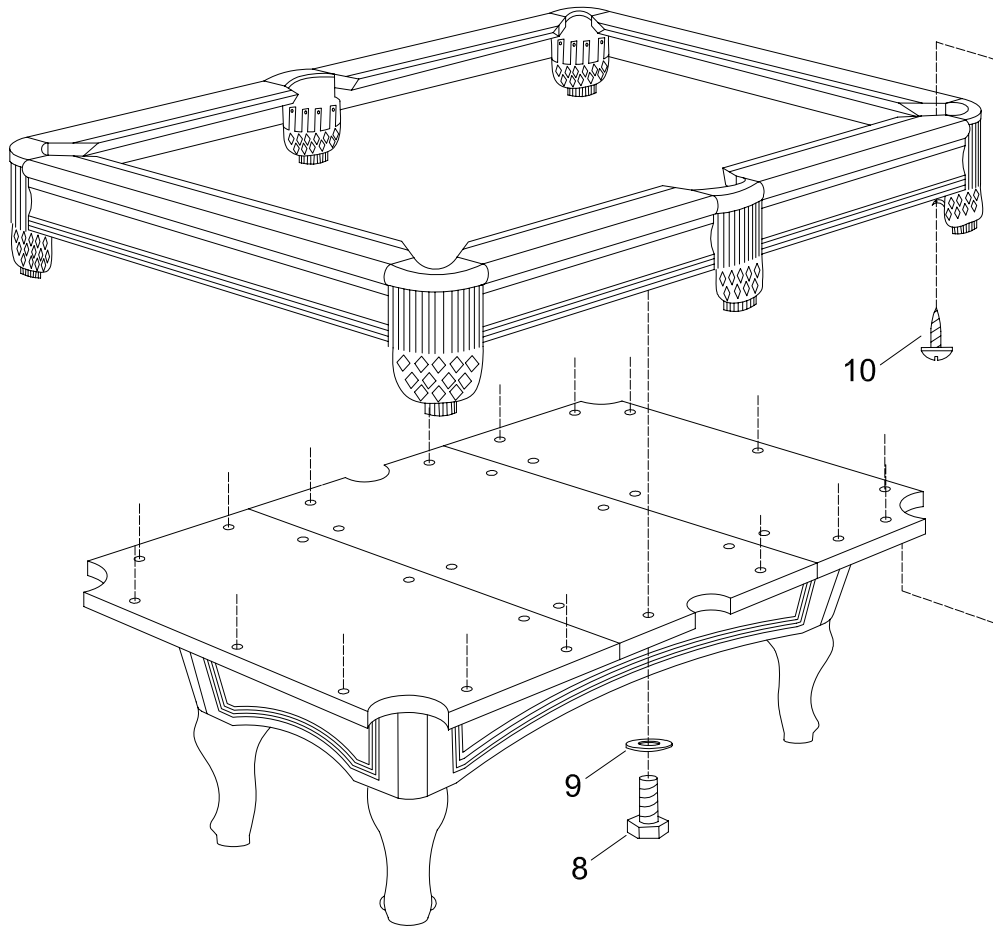

# BILLIARD TABLE

ITEM NO:9200.308

# PART LIST

<p>#1</p>  <p>3/8"X1-1/4" bolt 8 pieces</p>	<p>#2</p>  <p>3/8" washer 8 pieces</p>	<p>#3</p>  <p>#8X1" screw 8 pieces</p>	<p>#4</p>  <p>#12X2-1/2" screw 12 pieces</p>
<p>#5</p>  <p>5/16"X1-1/8" bolt 12 pieces</p>	<p>#6</p>  <p>5/16" spring washer 12 pieces</p>	<p>#7</p>  <p>5/16" washer 12 pieces</p>	<p>#8</p>  <p>5/16"X1-3/4" bolt 18 pieces</p>
<p>#9</p>  <p>5/16"X35mm washer 18 pieces</p>	<p>#10</p>  <p>T4X1/2" screw 28 pieces</p>	<p>#11</p>  <p>wrench 1 pieces</p>	

STEP 1:

STEP 2:

STEP 3:

STEP 4:

STEP 5:

STEP 6: